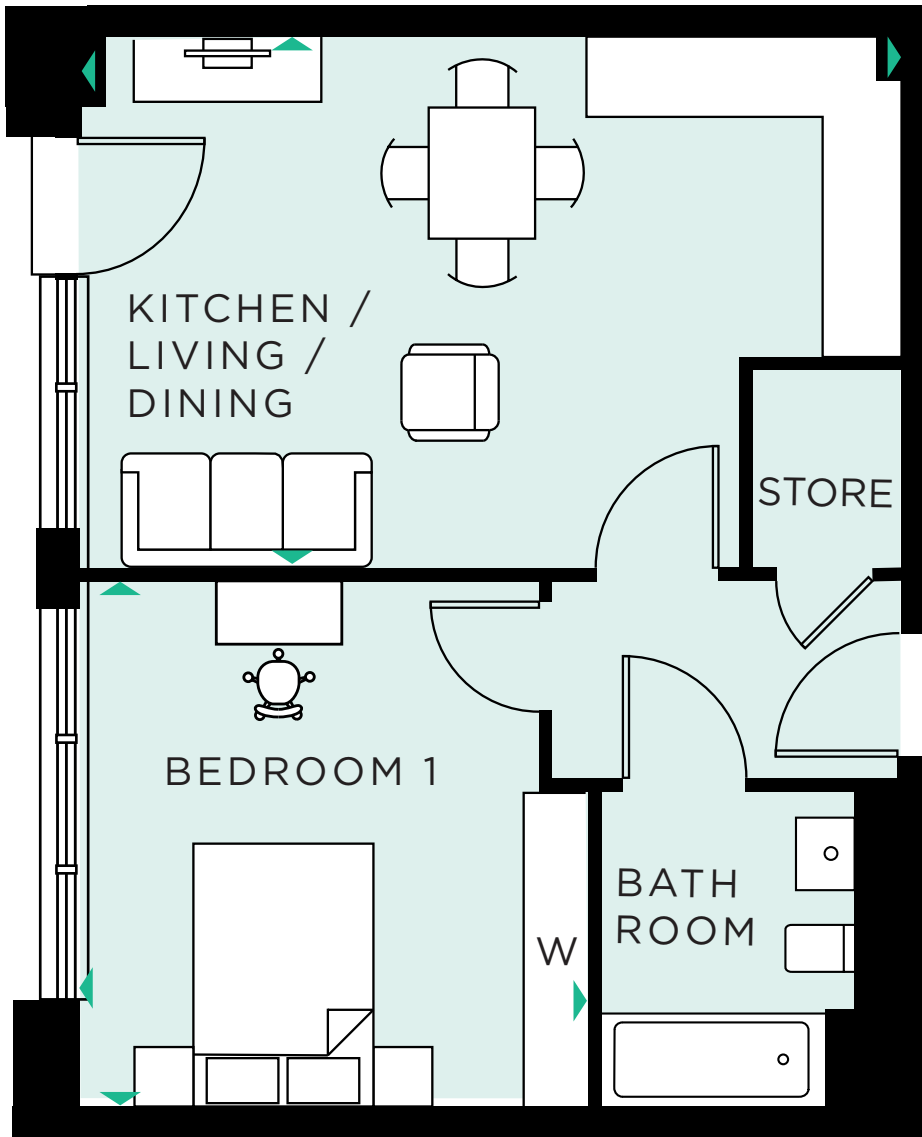

TWINE HOUSE - 1 BED APARTMENT

APARTMENTS - A40, A46, A52, A58, A64

INTERNAL AREA
50.5 SQ M
544 SQ FT

KITCHEN / LIVING / DINING
6.20M x 4.03M
20'4" x 13'2"

BEDROOM 1
3.86M x 4.00M
12'8" x 13'1"

FIRST FLOOR

SECOND FLOOR

THIRD FLOOR

FOURTH FLOOR

FIFTH FLOOR