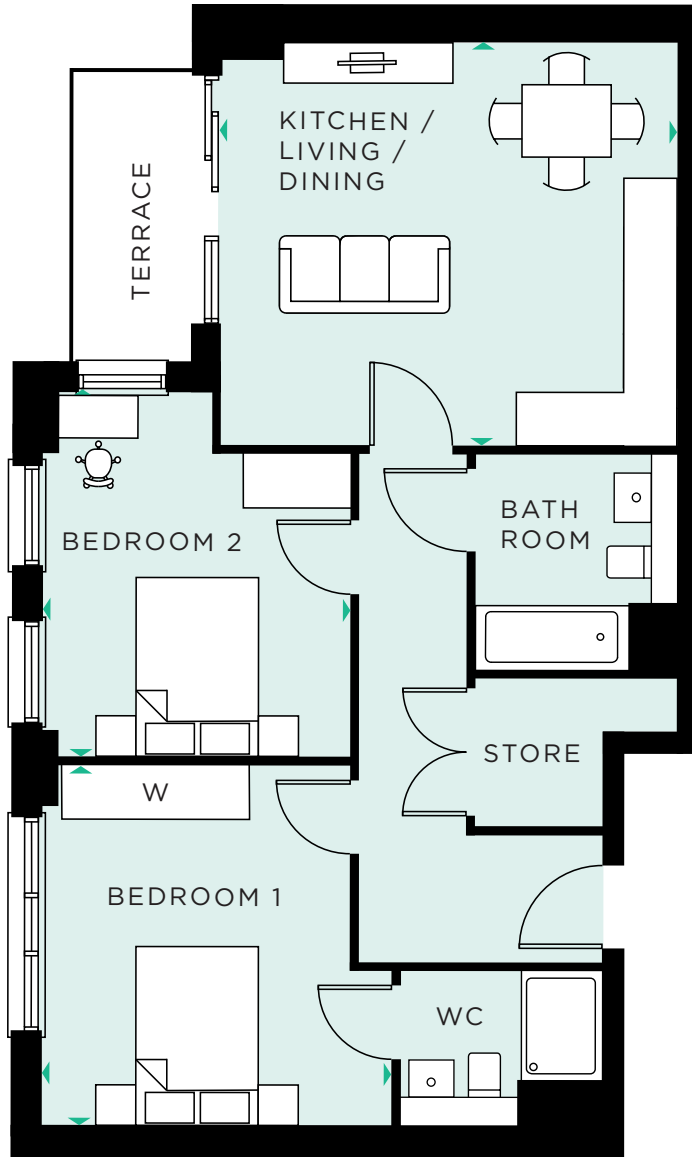

# TWINE HOUSE - 2 BED APARTMENT

APARTMENT - A70

INTERNAL AREA  
74.5 SQ M  
801 SQ FT

KITCHEN / LIVING / DINING  
5.10M x 4.48M  
16'8" x 14'8"

BEDROOM 1  
3.91M x 3.99M  
12'10" x 13'1"

BEDROOM 2  
3.44M x 4.08M  
11'3" x 13'4"

SIXTH  
FLOOR