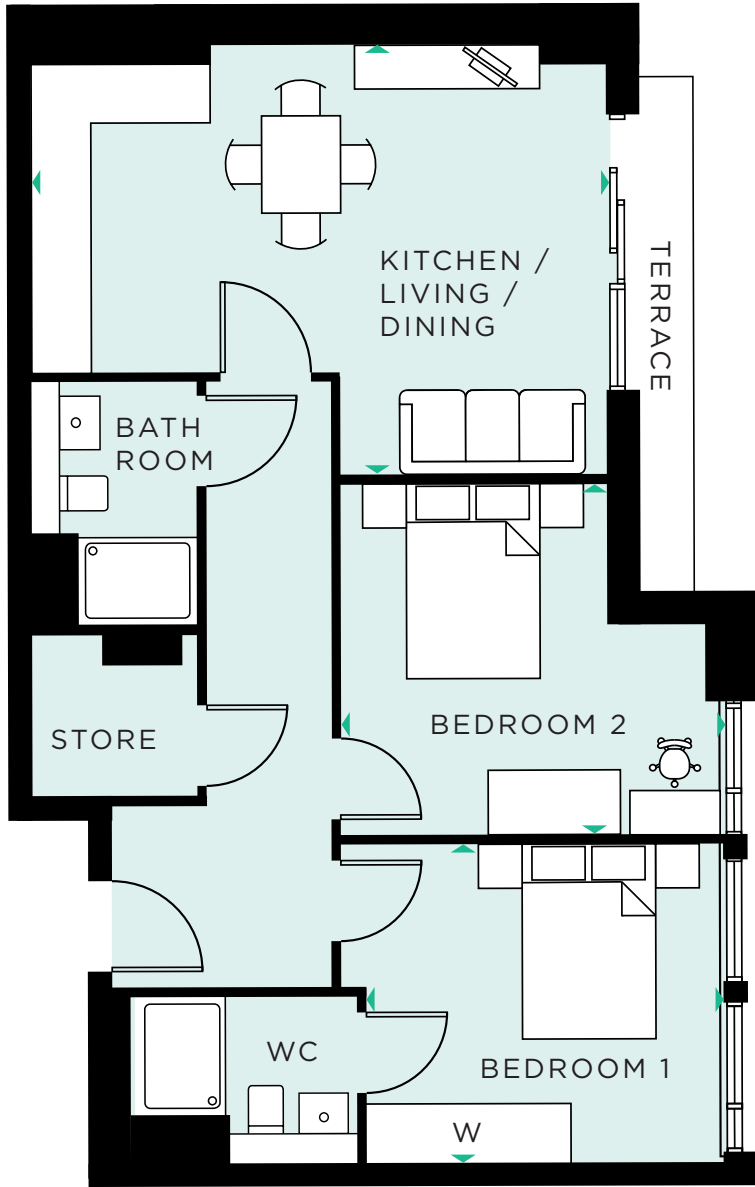

TWINE HOUSE - 2 BED APARTMENT

APARTMENT - A71

INTERNAL AREA

71.2 SQ M

767 SQ FT

KITCHEN / LIVING / DINING

5.90M x 4.38M

19'4" x 14'4"

BEDROOM 1

3.66M x 3.26M

12'0" x 10'8"

BEDROOM 2

3.86M x 3.60M

12'8" x 11'9"

SIXTH
FLOOR